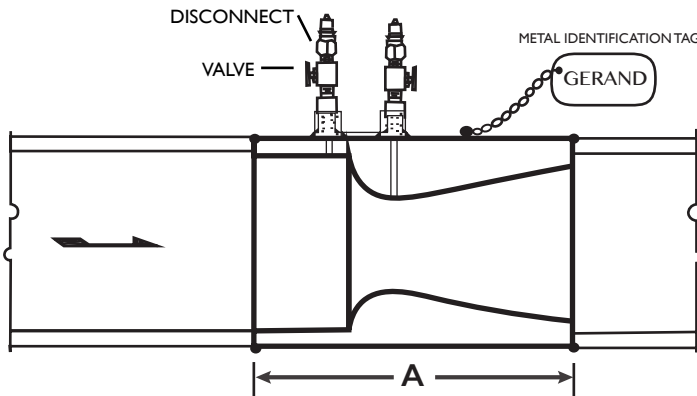

VENTURIS with Buttweld Ends

GPM Water

STYLE VW-B

Steel	
2 1/2" - 10" Zinc Plated Accuracy ±1%	
SIZE	A
2 1/2" - 628	4 5/8"
2 1/2" - 746	4"
3" - 623	5 1/4"
3" - 745	4 1/4"
4" - 555	5 7/8"
4" - 675	5 3/8"
5" - 715	5"
6" - 743	6"
8" - 750	7"
10" - 755	8"
12" - 750	12"
14" - 756	14"
16" - 721	26"
18" - 725	29"
20" - 710	32"
24" - 709	39"
30" - 636	48"