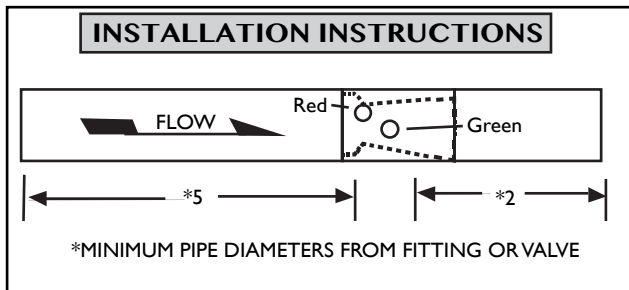

VENTURIS with Buttweld Ends

GPM Water

STYLE VW-B

Steel	
2 1/2" - 10" Zinc Plated Accuracy ±1%	
SIZE	A
2 1/2" - 628	4 5/8"
2 1/2" - 746	4"
3" - 623	5 1/4"
3" - 745	4 1/4"
4" - 555	5 7/8"
4" - 675	5 3/8"
5" - 715	5"
6" - 743	6"
8" - 750	7"
10" - 755	8"
12" - 750	12"
14" - 756	14"
16" - 721	26"
18" - 725	29"
20" - 710	32"
24" - 709	39"
30" - 636	48"