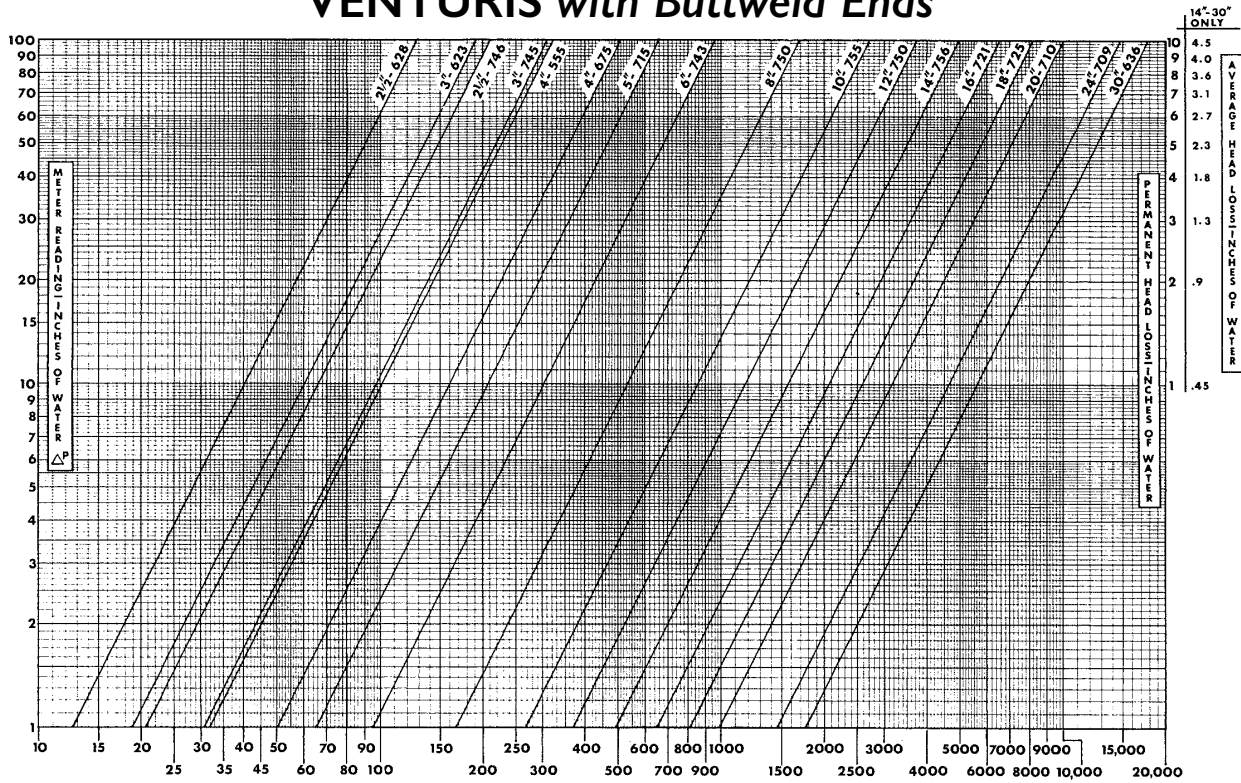

VENTURIS with Buttweld Ends

GPM Water

STYLE VW-B

Steel	
2 1/2" - 10" Zinc Plated Accuracy ±1%	
SIZE	A
2 1/2" - 628	4 5/8"
2 1/2" - 746	4"
3" - 623	5 1/4"
3" - 745	4 1/4"
4" - 555	5 7/8"
4" - 675	5 3/8"
5" - 715	5"
6" - 743	6"
8" - 750	7"
10" - 755	8"
12" - 750	12"
14" - 756	14"
16" - 721	26"
18" - 725	29"
20" - 710	32"
24" - 709	39"
30" - 636	48"

STANDARD RATING OF SYSTEM
250 PSI AND 250°F WATER